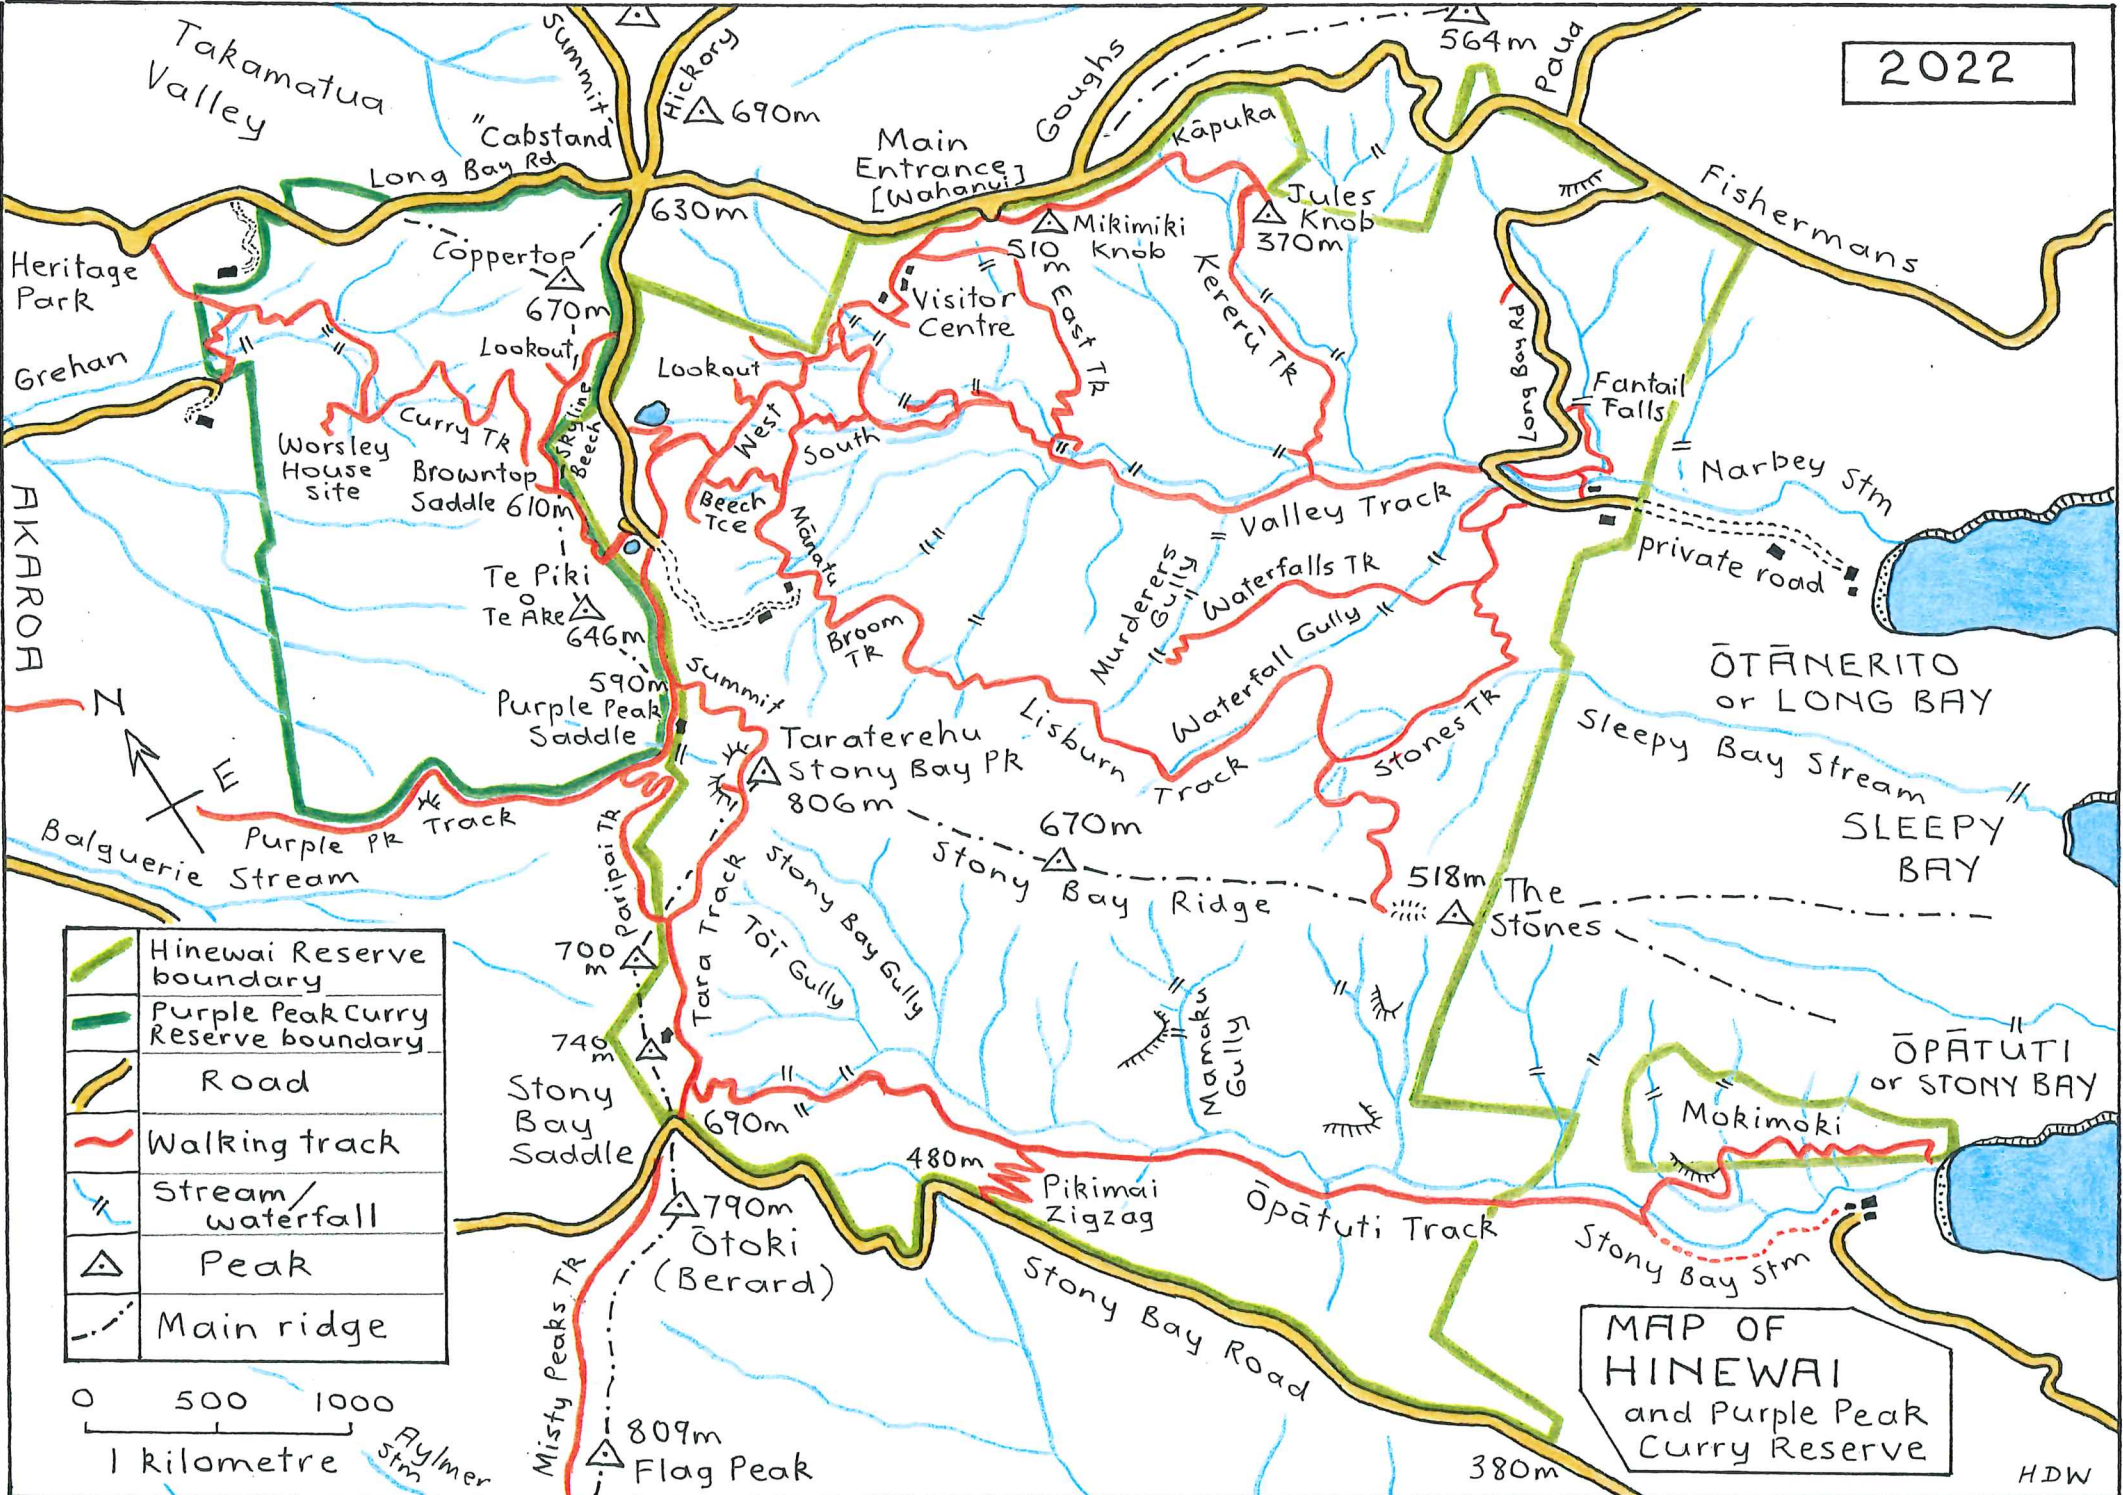

2022

	Hinewai Reserve boundary
	Purple Peak Curry Reserve boundary
	Road
	Walking track
	Stream/waterfall
	Peak
	Main ridge

MAP OF  
HINEWAI  
and Purple Peak  
Curry Reserve

HDW